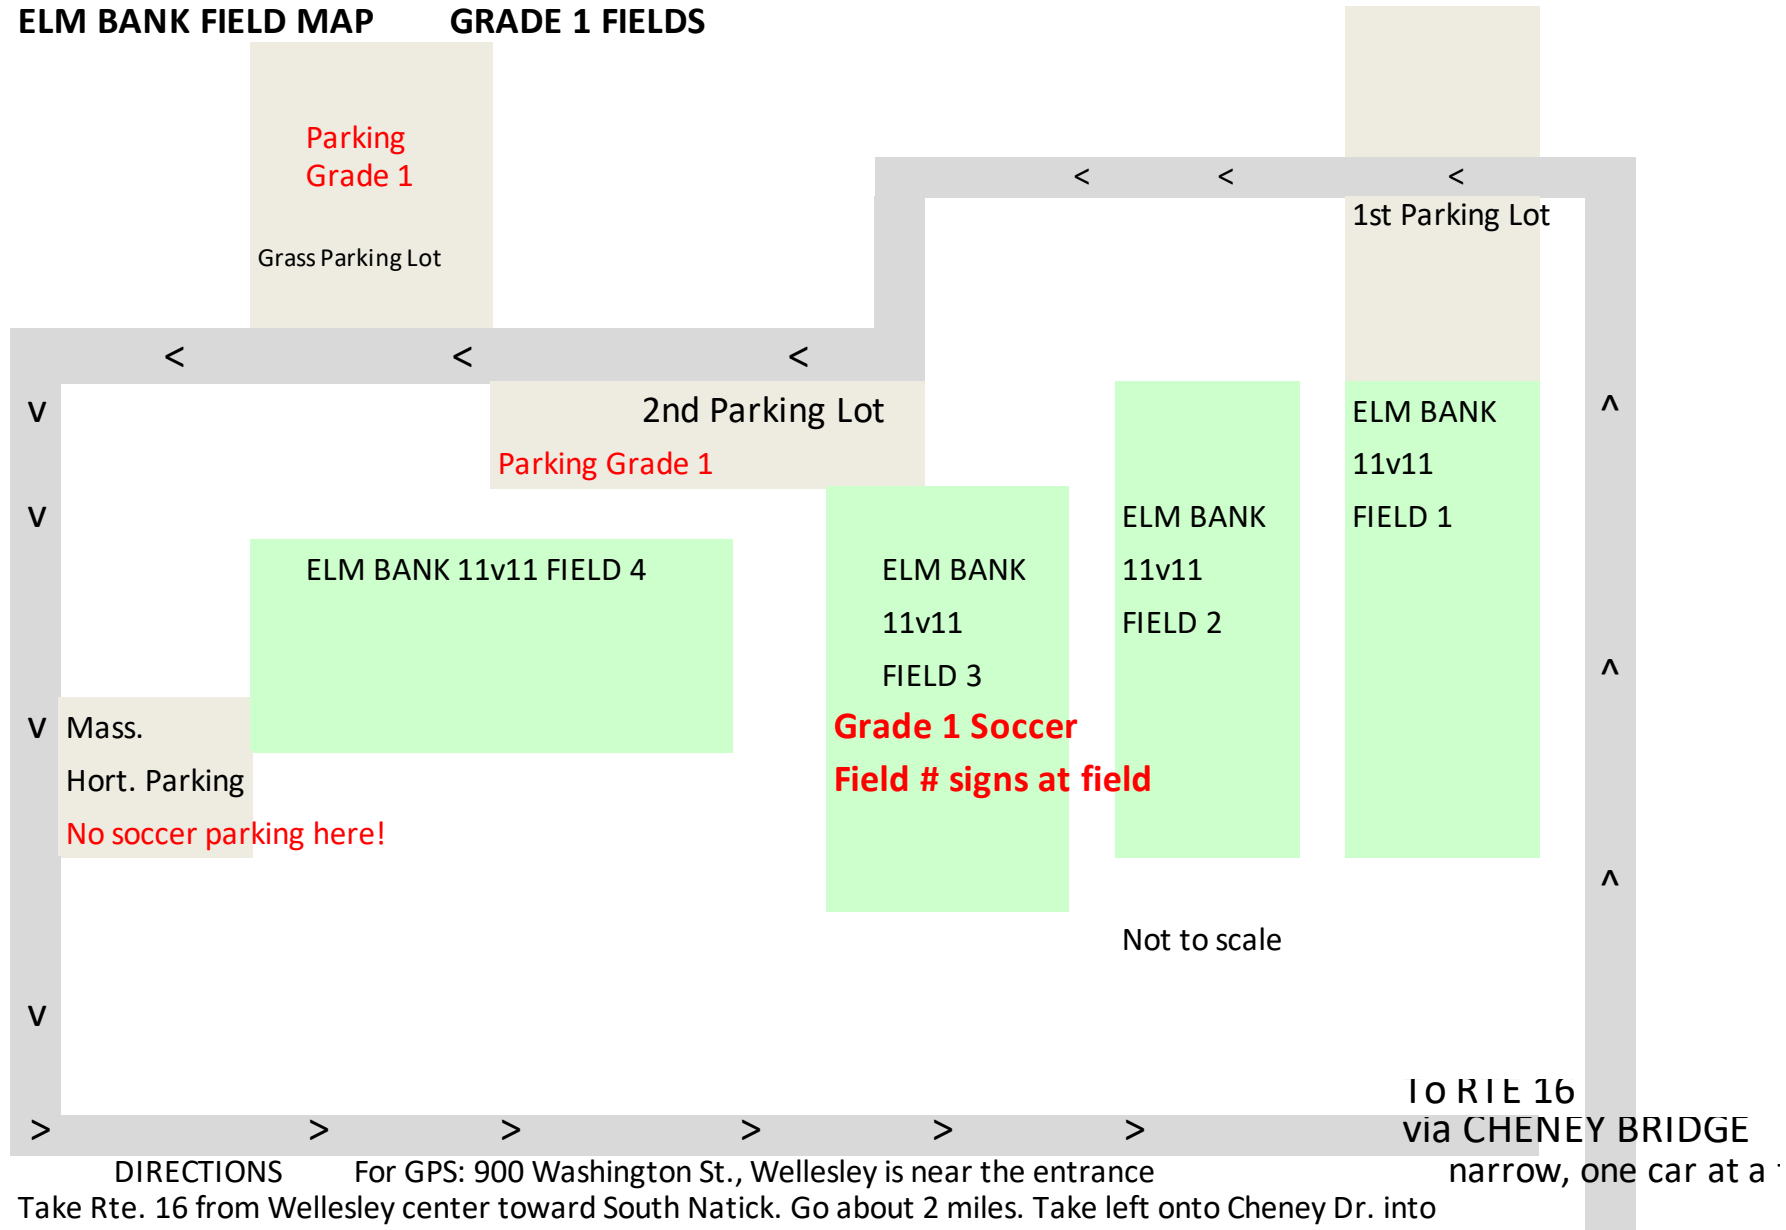

ELM BANK FIELD MAP GRADE 1 FIELDS

DIRECTIONS For GPS: 900 Washington St., Wellesley is near the entrance
 Take Rte. 16 from Wellesley center toward South Natick. Go about 2 miles. Take left onto Cheney Dr. into entrance to Elm Bank & Mass. Horticulture. Park at second parking lot for grade 1 soccer.