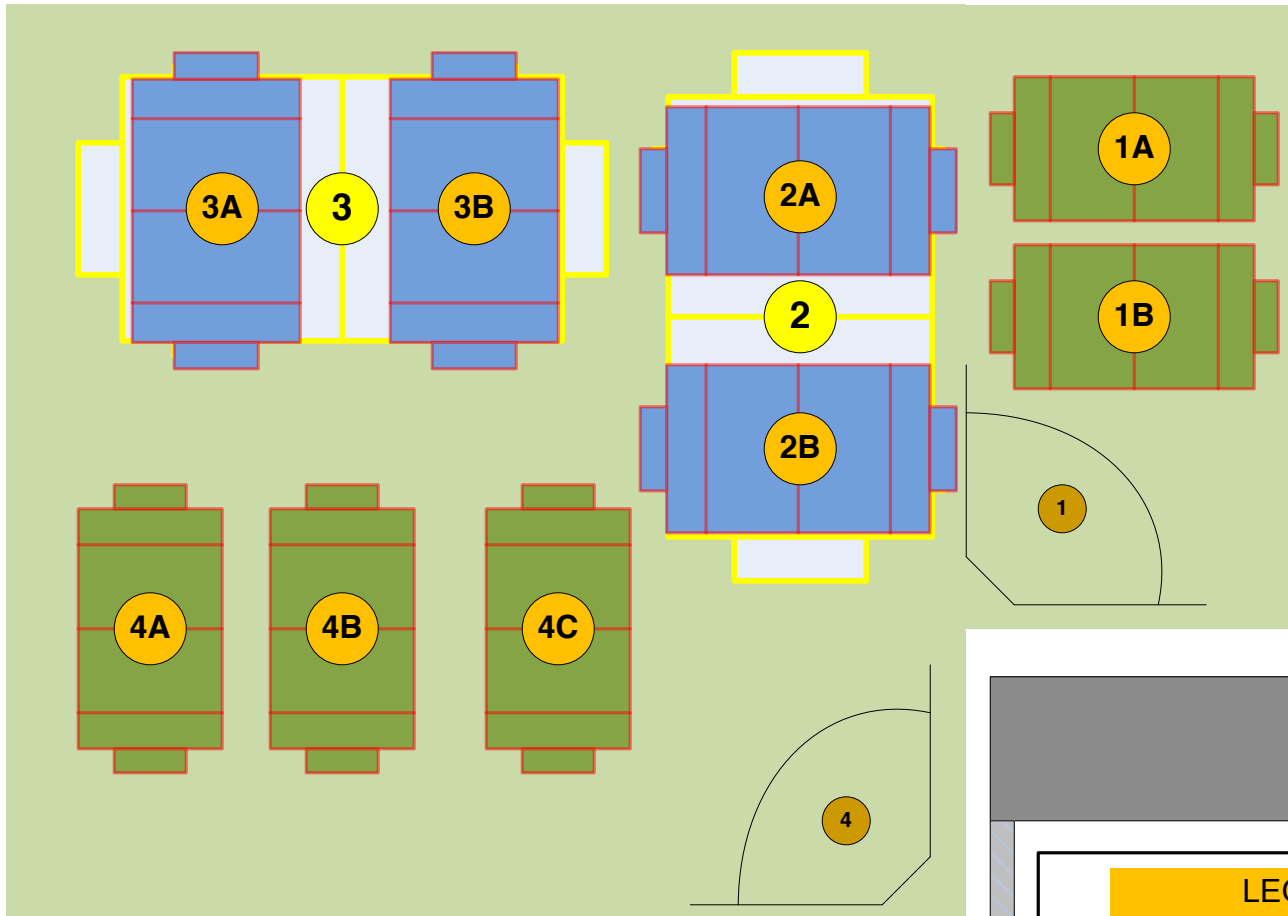

# Wellesley Soccer – Sprague Field Complex

SCHOOL STREET

## LEGEND

6 v 6 Field

8 v 8 Field (TURF)

11 v 11 Field (TURF)

Address: 401 School Street, Wellesley, MA 02482