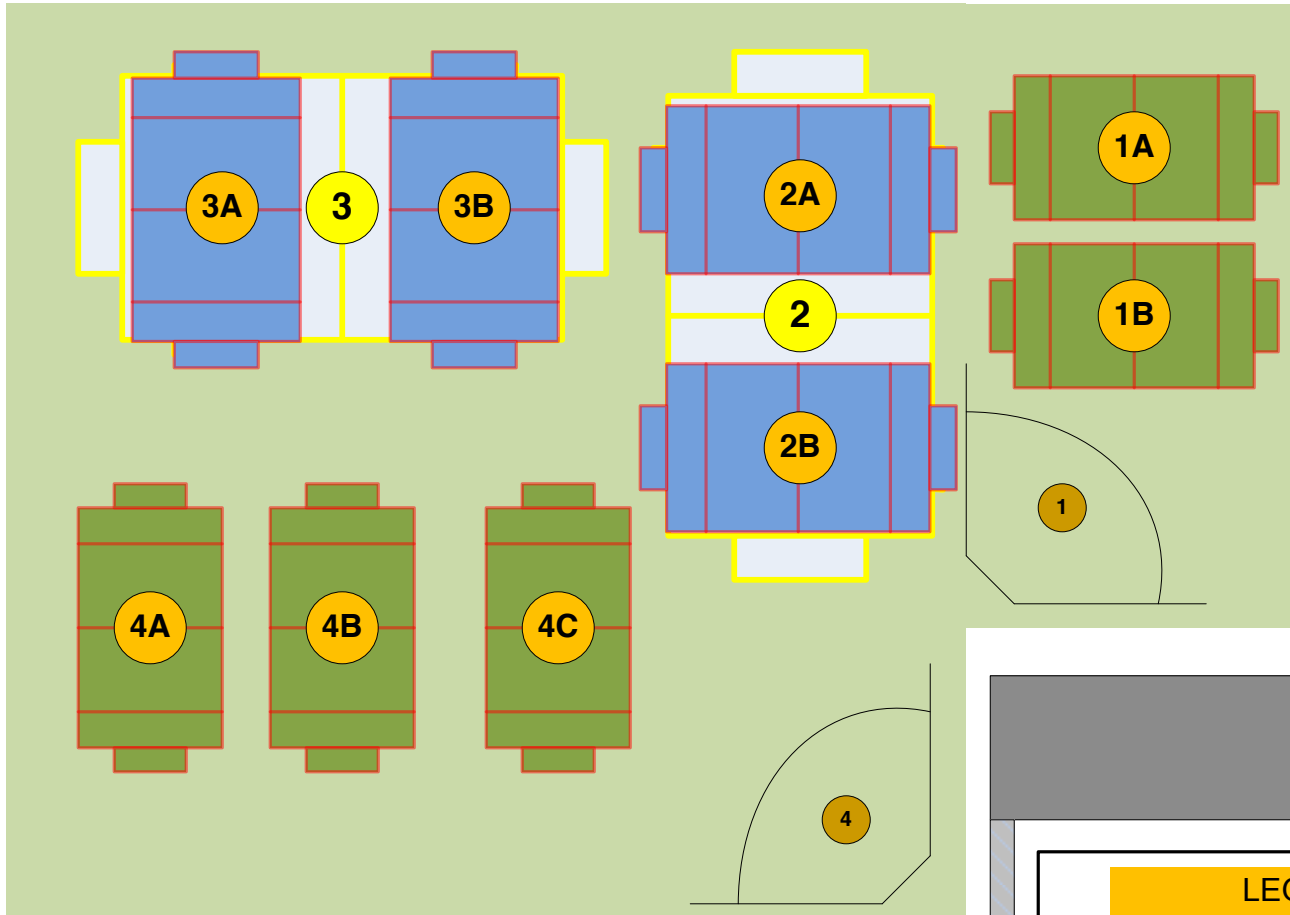

Wellesley Soccer – Sprague Field Complex

SCHOOL STREET

LEGEND

-  4C 6 v 6 Field
-  2B 8 v 8 Field (TURF)
-  2 11 v 11 Field (TURF)

Address: 401 School Street, Wellesley, MA 02482